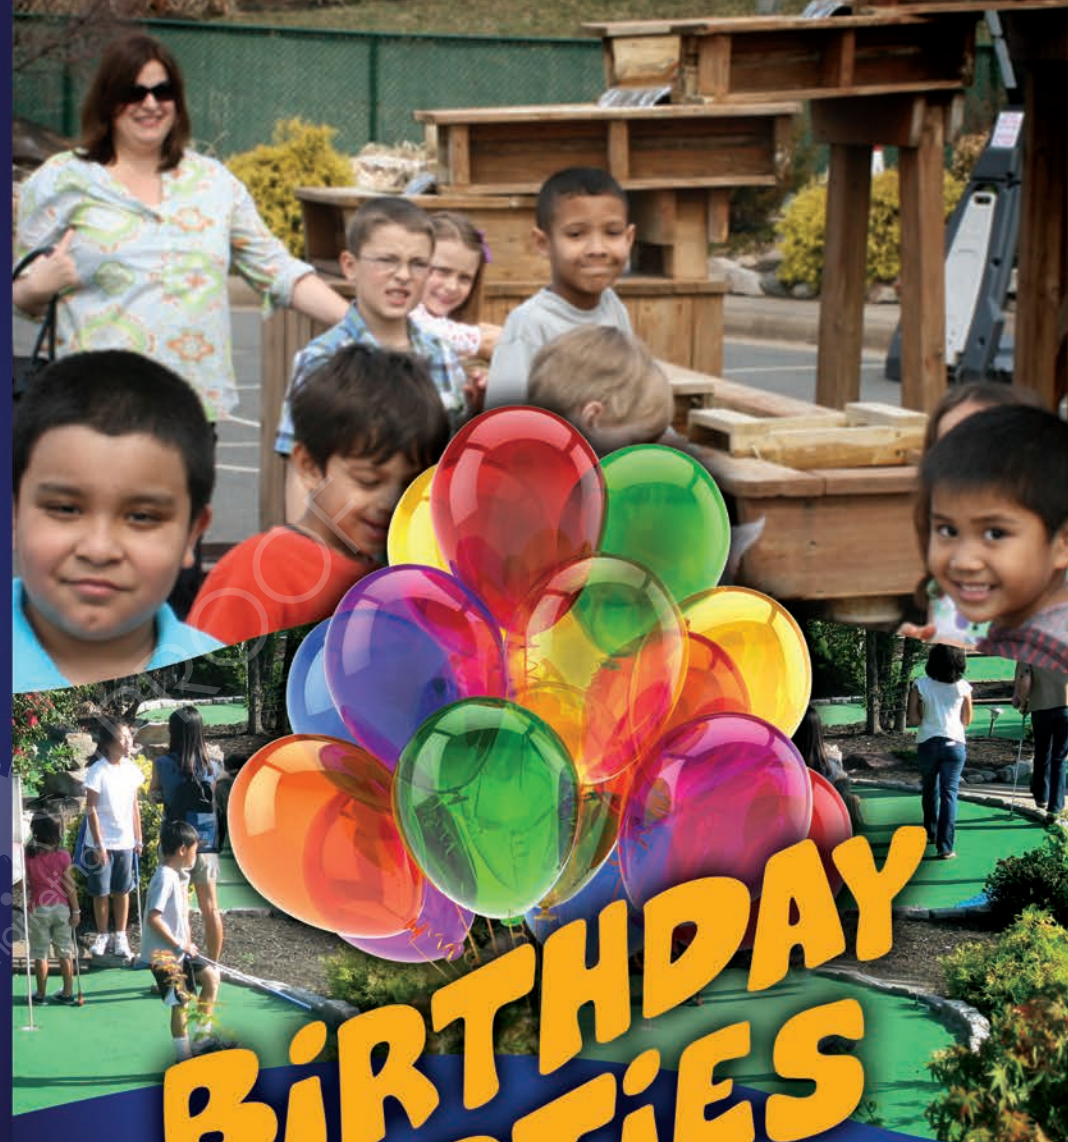

# BIRTHDAY PARTIES

at

## MINIATURE GOLF

Everyone will enjoy our 18-hole Miniature Golf Course at Lighthouse Pointe which features fountains, moguls, and stone traps, in addition to a variety of scale model lighthouses from around the country.