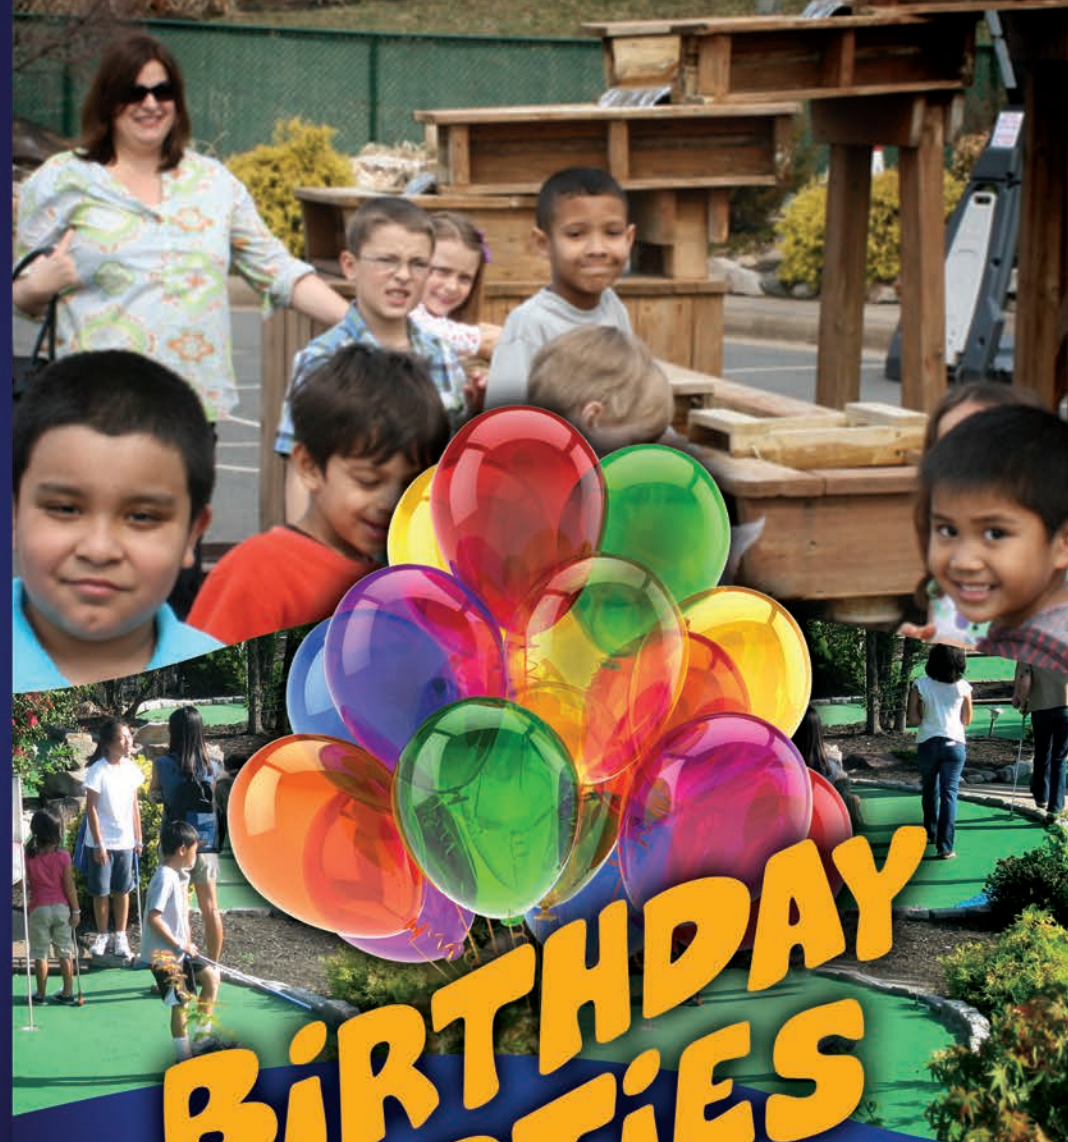

# BIRTHDAY PARTIES

at

## MINIATURE GOLF

Everyone will enjoy our 18-hole Miniature Golf Course at Lighthouse Pointe which features fountains, moguls, and stone traps, in addition to a variety of scale model lighthouses from around the country.